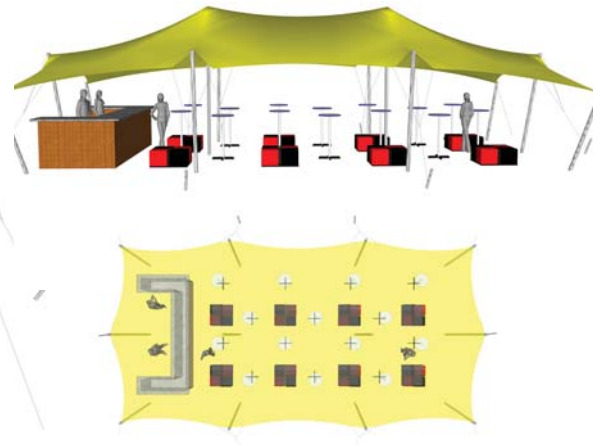

Nomadik® Stretch Tent 6m x 12m (72m²) / 19ft x 39ft (741 sq. ft.) All Sides Up

Cinema Seating - 72 pax

Cocktail Seating - 48 pax

Banquet Seating - 36 pax

TENT SIZE IN METERS	SQUARE METERS	TENT SIZE IN FEET	SQUARE FEET	VOLUMETRIC WEIGHT	WEIGHT	APPROX. DIMENSIONS WHEN PACKED	RIGGERS NEEDED	APPROX. TIME TO SET UP
6m x 12m	72m ²	19ft x 39ft	741 sq. ft	66.24	65.5 kg	72cm x 60cm x 60cm	1-2	1 - 1.5 hrs