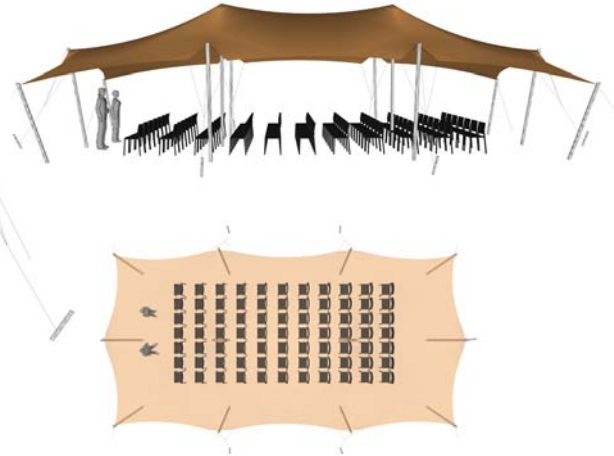

Nomadik® Stretch Tent 6m x 12m (72m²) / 19ft x 39ft (741 sq. ft.) All Sides Up

Cinema Seating - 72 pax

Cocktail Seating - 48 pax

Banquet Seating - 36 pax

TENT SIZE IN METERS	SQUARE METERS	TENT SIZE IN FEET	SQUARE FEET	VOLUMETRIC WEIGHT	WEIGHT	APPROX. DIMENSIONS WHEN PACKED	RIGGERS NEEDED	APPROX. TIME TO SET UP
6m x 12m	72m ²	19ft x 39ft	741 sq. ft	66.24	65.5 kg	72cm x 60cm x 60cm	1-2	1 - 1.5 hrs