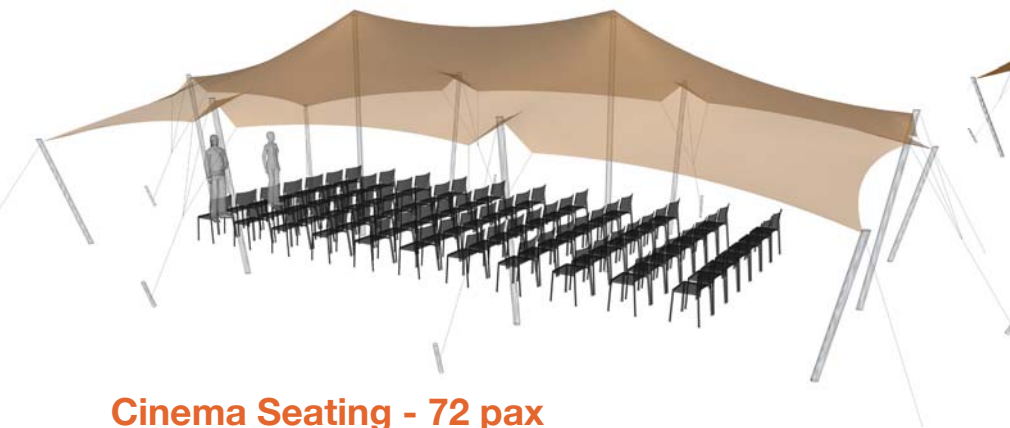

Nomadik® Stretch Tent 6m x 12m (72m²) / 19ft x 39ft (741 sq. ft.) All Sides Up

Cinema Seating - 72 pax

Cocktail Seating - 48 pax

Banquet Seating - 36 pax

TENT SIZE IN METERS	SQUARE METERS	TENT SIZE IN FEET	SQUARE FEET	VOLUMETRIC WEIGHT	WEIGHT	APPROX. DIMENSIONS WHEN PACKED	RIGGERS NEEDED	APPROX. TIME TO SET UP
6m x 12m	72m ²	19ft x 39ft	741 sq. ft	66.24	65.5 kg	72cm x 60cm x 60cm	1-2	1 - 1.5 hrs