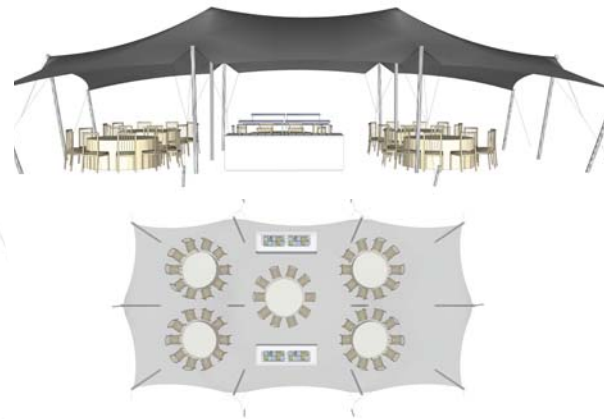

Nomadik® Stretch Tent 6m x 12m (72m²) / 19ft x 39ft (741 sq. ft.) All Sides Up

Cinema Seating - 72 pax

Cocktail Seating - 48 pax

Banquet Seating - 36 pax

TENT SIZE IN METERS	SQUARE METERS	TENT SIZE IN FEET	SQUARE FEET	VOLUMETRIC WEIGHT	WEIGHT	APPROX. DIMENSIONS WHEN PACKED	RIGGERS NEEDED	APPROX. TIME TO SET UP
6m x 12m	72m ²	19ft x 39ft	741 sq. ft	66.24	65.5 kg	72cm x 60cm x 60cm	1-2	1 - 1.5 hrs