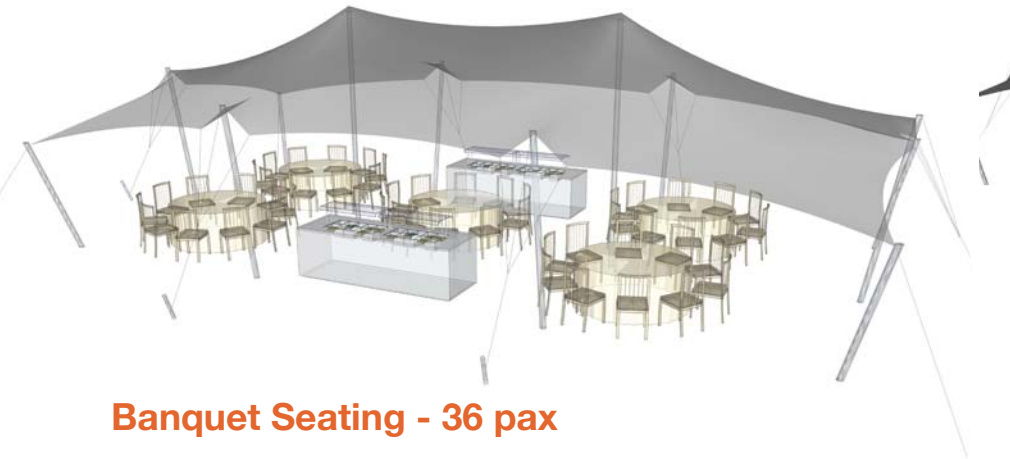

Nomadik® Stretch Tent 6m x 12m (72m²) / 19ft x 39ft (741 sq. ft.) All Sides Up

Cinema Seating - 72 pax

Cocktail Seating - 48 pax

Banquet Seating - 36 pax

TENT SIZE IN METERS	SQUARE METERS	TENT SIZE IN FEET	SQUARE FEET	VOLUMETRIC WEIGHT	WEIGHT	APPROX. DIMENSIONS WHEN PACKED	RIGGERS NEEDED	APPROX. TIME TO SET UP
6m x 12m	72m ²	19ft x 39ft	741 sq. ft	66.24	65.5 kg	72cm x 60cm x 60cm	1-2	1 - 1.5 hrs