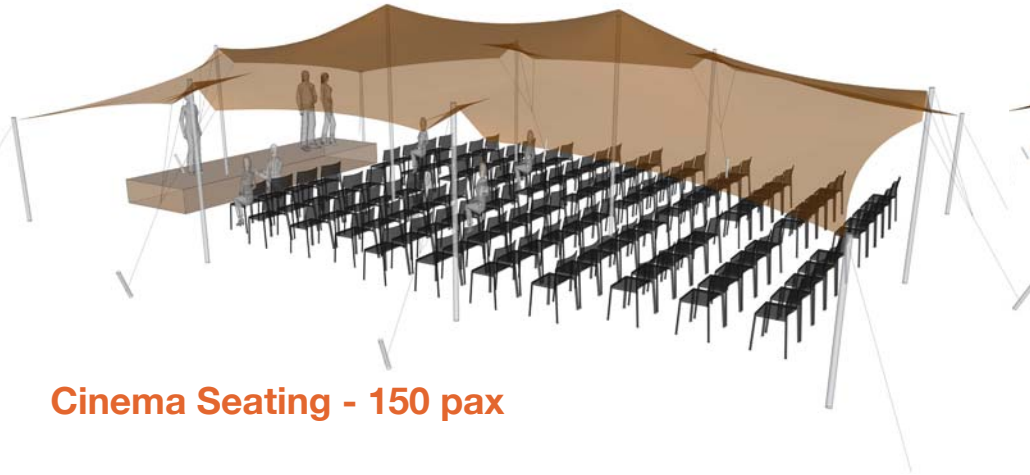

Nomadik® Stretch Tent 10m x 15m (150m²) / 32ft x 49ft (1568 sq. ft.) All Sides Up

Cinema Seating - 150 pax

Cocktail Seating - 100 pax

Banquet Seating - 75 pax

TENT SIZE IN METERS	SQUARE METERS	TENT SIZE IN FEET	SQUARE FEET	VOLUMETRIC WEIGHT	WEIGHT	APPROX. DIMENSIONS WHEN PACKED	RIGGERS NEEDED	APPROX. TIME TO SET UP
10m x 15m	150m ²	32ft x 49ft	1568 sq. ft	138	132.5 kg	110cm x 65cm x 70cm	2-3	1 - 1.5 hrs