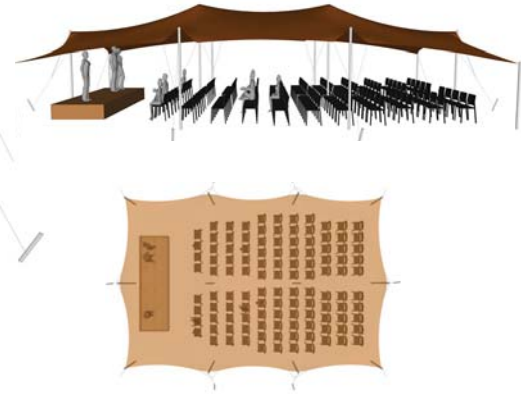

Nomadik® Stretch Tent 10m x 15m (150m²) / 32ft x 49ft (1568 sq. ft.) All Sides Up

Cinema Seating - 150 pax

Cocktail Seating - 100 pax

Banquet Seating - 75 pax

TENT SIZE IN METERS	SQUARE METERS	TENT SIZE IN FEET	SQUARE FEET	VOLUMETRIC WEIGHT	WEIGHT	APPROX. DIMENSIONS WHEN PACKED	RIGGERS NEEDED	APPROX. TIME TO SET UP
10m x 15m	150m ²	32ft x 49ft	1568 sq. ft	138	132.5 kg	110cm x 65cm x 70cm	2-3	1 - 1.5 hrs