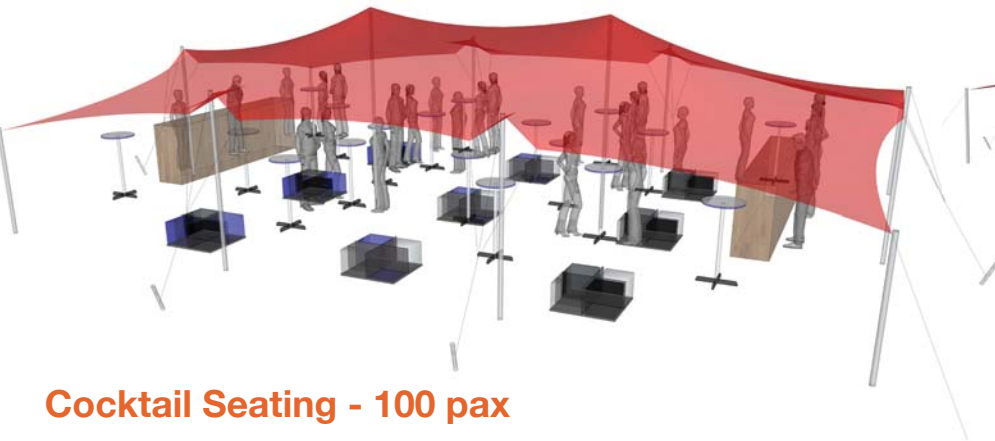

Nomadik® Stretch Tent 10m x 15m (150m²) / 32ft x 49ft (1568 sq. ft.) All Sides Up

Cinema Seating - 150 pax

Cocktail Seating - 100 pax

Banquet Seating - 75 pax

TENT SIZE IN METERS	SQUARE METERS	TENT SIZE IN FEET	SQUARE FEET	VOLUMETRIC WEIGHT	WEIGHT	APPROX. DIMENSIONS WHEN PACKED	RIGGERS NEEDED	APPROX. TIME TO SET UP
10m x 15m	150m ²	32ft x 49ft	1568 sq. ft	138	132.5 kg	110cm x 65cm x 70cm	2-3	1 - 1.5 hrs