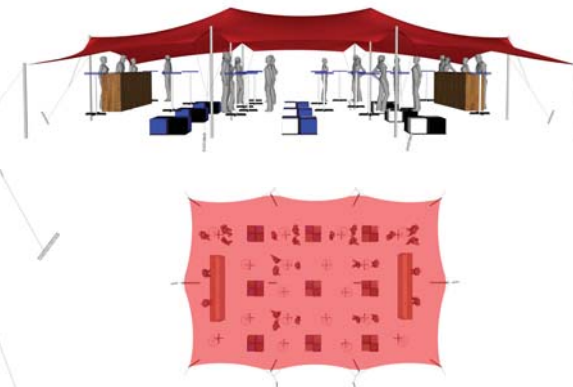

Nomadik® Stretch Tent 10m x 15m (150m²) / 32ft x 49ft (1568 sq. ft.) All Sides Up

Cinema Seating - 150 pax

Cocktail Seating - 100 pax

Banquet Seating - 75 pax

TENT SIZE IN METERS	SQUARE METERS	TENT SIZE IN FEET	SQUARE FEET	VOLUMETRIC WEIGHT	WEIGHT	APPROX. DIMENSIONS WHEN PACKED	RIGGERS NEEDED	APPROX. TIME TO SET UP
10m x 15m	150m ²	32ft x 49ft	1568 sq. ft	138	132.5 kg	110cm x 65cm x 70cm	2-3	1 - 1.5 hrs