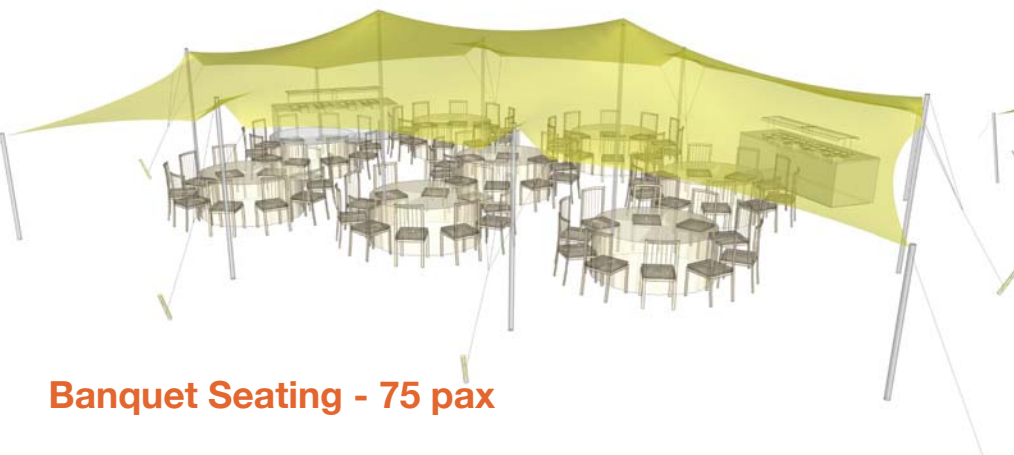

Nomadik® Stretch Tent 10m x 15m (150m²) / 32ft x 49ft (1568 sq. ft.) All Sides Up

Cinema Seating - 150 pax

Cocktail Seating - 100 pax

Banquet Seating - 75 pax

TENT SIZE IN METERS	SQUARE METERS	TENT SIZE IN FEET	SQUARE FEET	VOLUMETRIC WEIGHT	WEIGHT	APPROX. DIMENSIONS WHEN PACKED	RIGGERS NEEDED	APPROX. TIME TO SET UP
10m x 15m	150m ²	32ft x 49ft	1568 sq. ft	138	132.5 kg	110cm x 65cm x 70cm	2-3	1 - 1.5 hrs